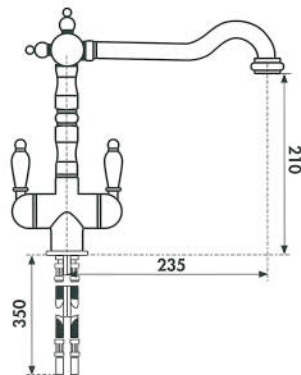

Ref. RC18117

Baroc double handle tap.

Chrome RC18117 015

Bronze RC18117 092

Copper RC18117 094

Chrome - 015

Bronze - 092

Copper - 094