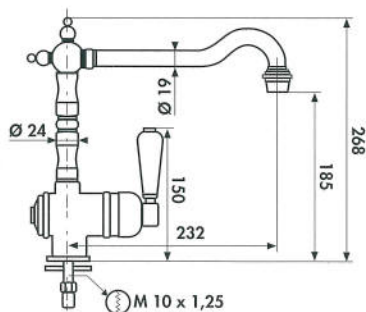

rc 800

traditional

Ref. RC800

Baroc single lever tap.

Chrome RC800 015

Bronze RC800 092

Copper RC800 094

Copper

Ref. RC18117

Baroc double handle tap.

Chrome RC18117 015

Bronze RC18117 092

Copper RC18117 094

Chrome - 015

Bronze - 092

Copper - 094